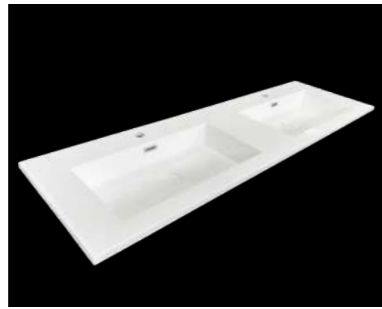

Features

- 1200W x 460D x 20H vanity top
- Double bowl
- Centre tap hole only
- Overflow outlet
- Includes polymarble basin waste
- Includes chrome overflow cover