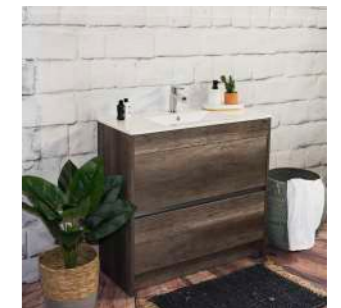

06
Page 28

07
Page 32

08
Page 36

09
Page 40

FEATURED PRODUCT:
NGAIO 900 WALL-HUNG VANITY
SKU: P-WH-90-FO
FRENCH OAK
PROFILE HANDLE
CERAMIC BASIN
8

Totara is proud to be NZ Made, offering products and services with our professional factory which has more than 20-years experience.