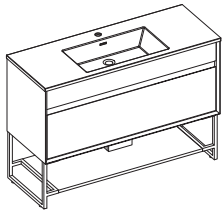

900MM

ITEM CODE	DESCRIPTION	SIZE (WxDxH)
GC193-0901	1 DRAWER	890 x 455 x 500 mm
S193-0901	METAL LEGS, 1 SHELF	880 x 428 x 330 mm