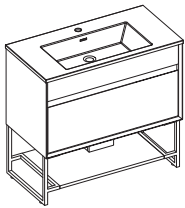

750MM

ITEM CODE	DESCRIPTION	SIZE (WxDxH)
GC193-0751	1 DRAWER	740 x 455 x 500 mm
S193-0751	METAL LEGS, 1 SHELF	730 x 428 x 330 mm