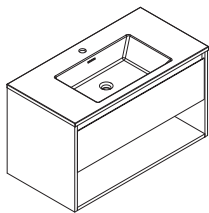

Thick Polymarble Basin
460mm (D) x 50mm (H)

Thin Polymarble Basin
460mm (D) x 20mm (H)

FEATURED PRODUCT:
ADARA 900 WALL-HUNG VANITY
SKU: GC199-0900
POLYMARBLE BASIN

Adara

Unconventional but creative theme with **45°** pull-to-open handle, offer wall-hung version only, but adding a functional storage under drawer to provide **unexpected storage space**.

- MATERIAL: MELAMINE
- 45° PROFILE HANDLE
- COLOUR: DRACULA OAK

900MM

ITEM CODE	DESCRIPTION	SIZE (WxDxH)
GC199-0900	1 DRAWER, 1 STORAGE	890 x 455 x 500 mm

1200MM

ITEM CODE	DESCRIPTION	SIZE (WxDxH)
GC199-1200	1 DRAWER, 1 STORAGE	1190 x 455 x 500 mm