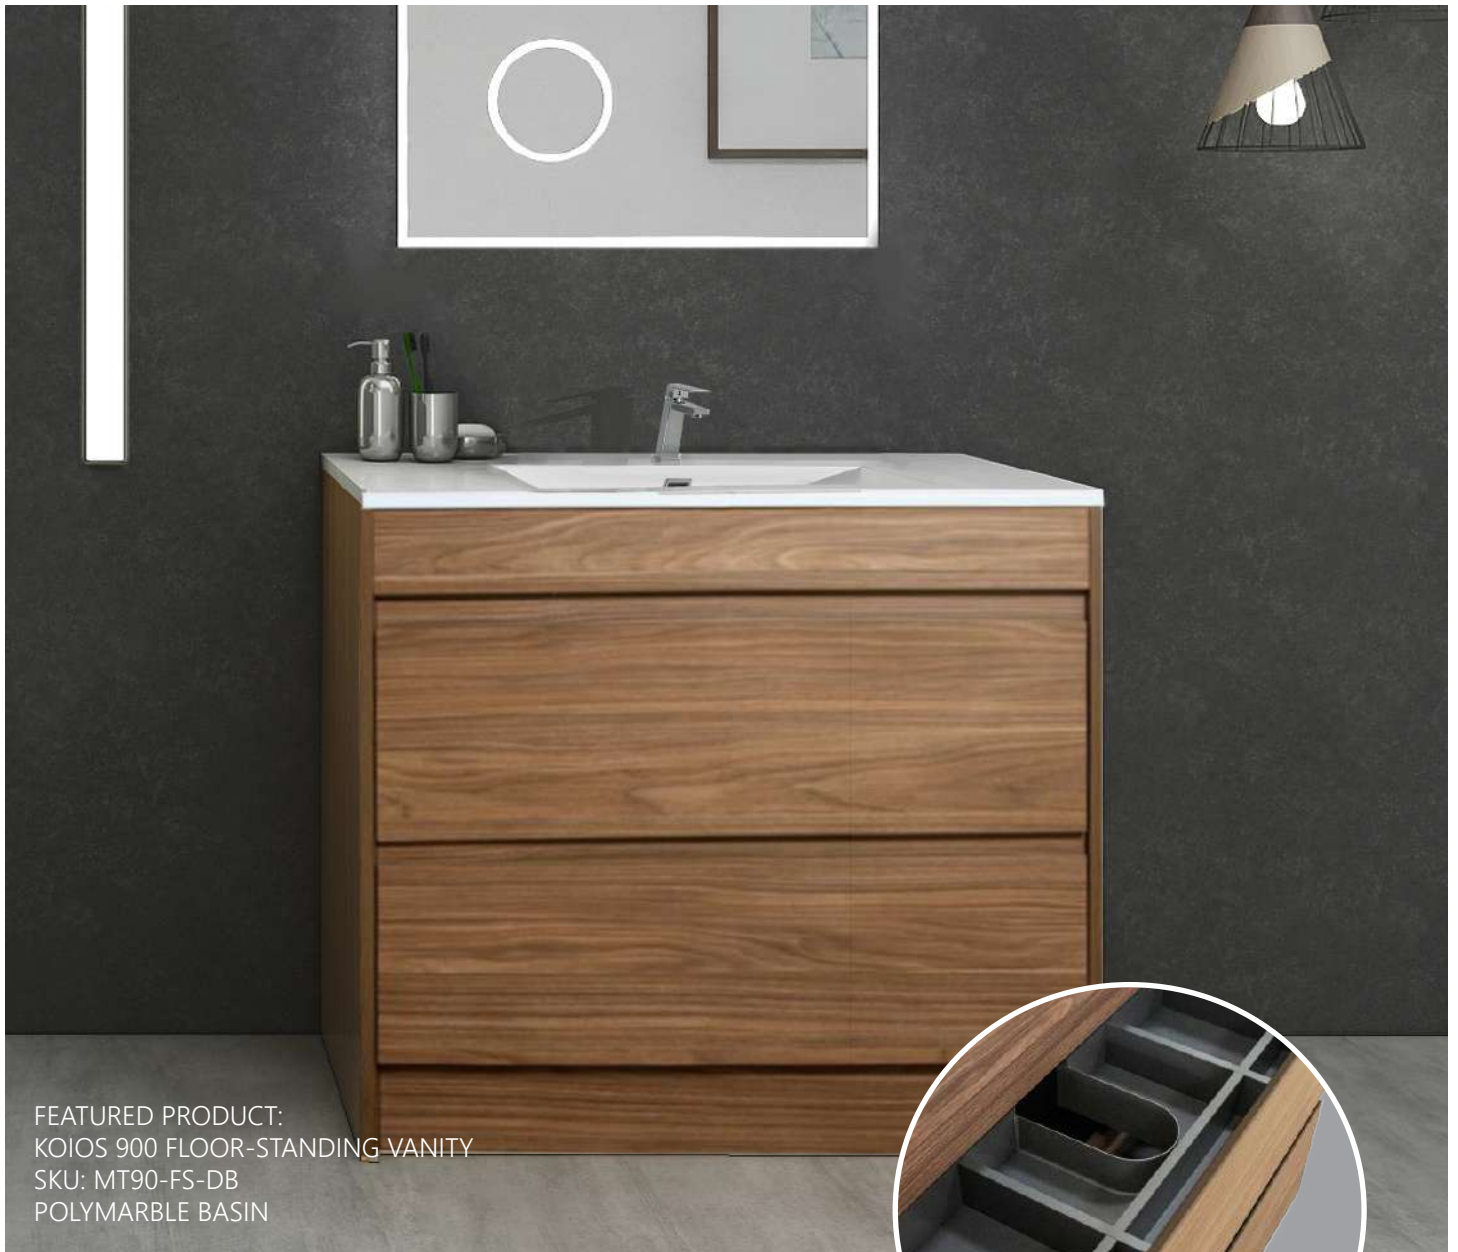

BASIN OPTIONS

Ceramic Basin
460mm (D) x 20mm (H)

Thick Polymarble Basin
460mm (D) x 50mm (H)

Thin Polymarble Basin
460mm (D) x 20mm (H)

FEATURED PRODUCT:
KOIOS 900 FLOOR-STANDING VANITY
SKU: MT90-FS-DB
POLYMARBLE BASIN